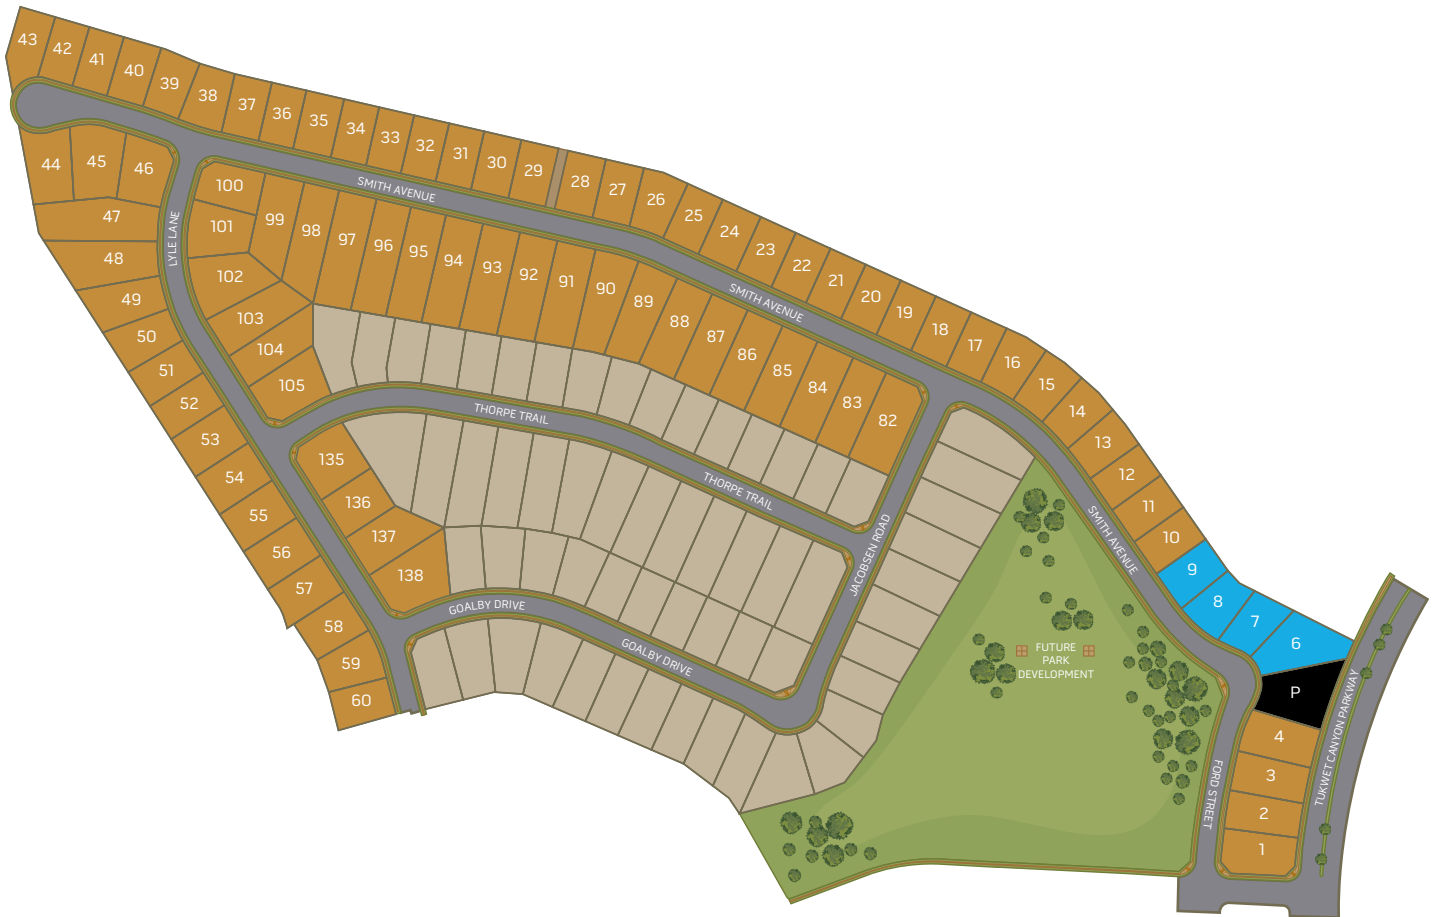

COMMUNITY MAP

- Model Homes
- Available Homesites
- Parking

Sales Office:

35540 Smith Ave
Beaumont, CA 92223
Call: 951-376-3808
Email: OakRidge@WoodsideHomes.com

Summer Hours:

Monday: 1pm - 6pm
Tuesday - Sunday: 10am - 6pm