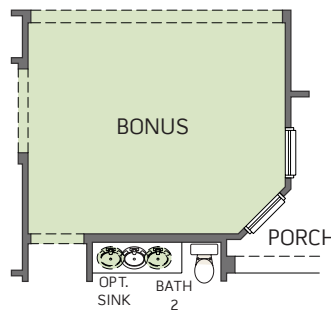

WESTON/5220

A

B

C

Single Story • 2,089 Sq. Ft. • 3-5 Bedrooms • 2 Baths
Great Room • Dining Room • Den • 2-Bay Garage

WESTON/5220

OPTIONS

A

B

C

Single Story • 2,089 Sq. Ft. • 3-5 Bedrooms • 2 Baths
Great Room • Dining Room • Den • 2-Bay Garage

OPTIONAL EXP ANDED MASTER CLOSET
W/ OPTIONAL CABINET

OPTIONAL FIREPL ACE
AT GREAT ROOM

OPTIONAL BEDROOM 4
IN LIEU OF DEN

OPTIONAL BONUS
IN LIEU OF DINING

OPTIONAL BEDROOM 5
IN LIEU OF DINING