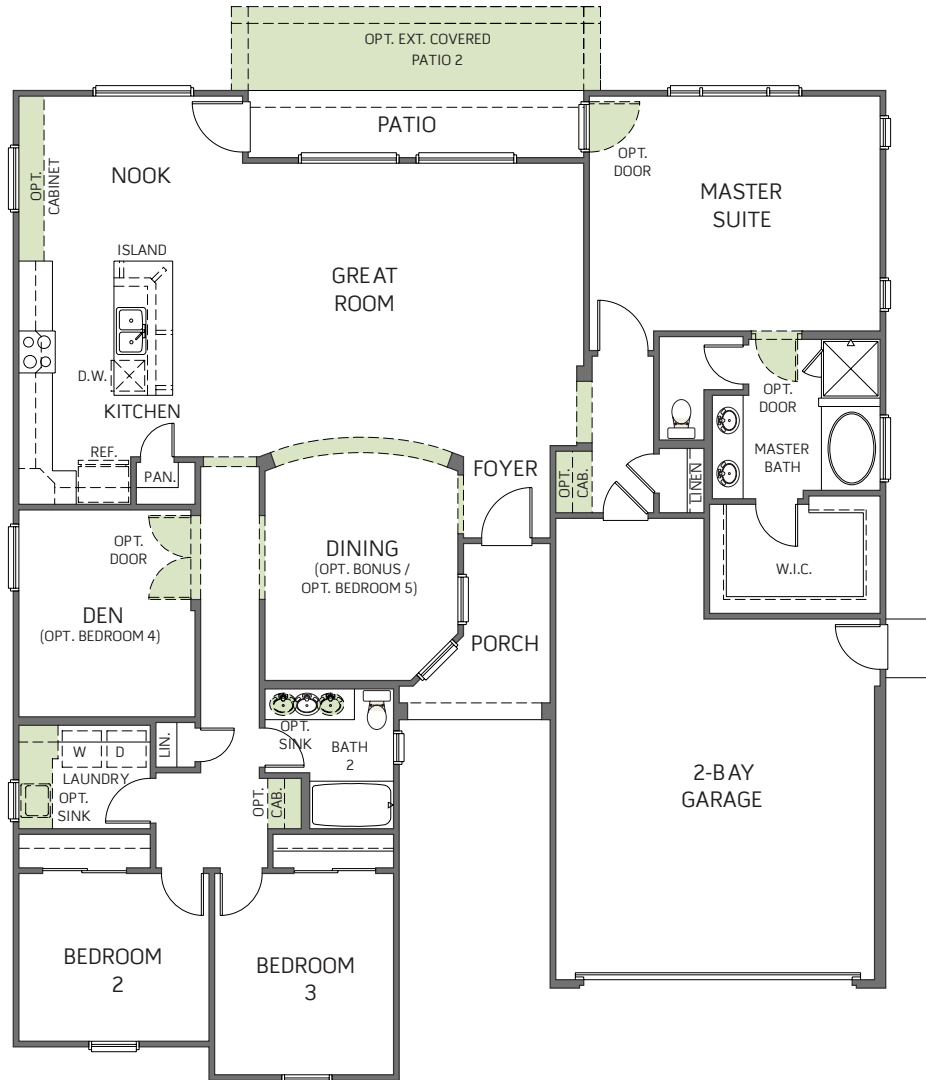

WESTON/5220

A

B

C

Single Story • 2,089 Sq. Ft. • 3-5 Bedrooms • 2 Baths
Great Room • Dining Room • Den • 2-Bay Garage

WESTON/5220

OPTIONS

A

B

C

Single Story • 2,089 Sq. Ft. • 3-5 Bedrooms • 2 Baths
Great Room • Dining Room • Den • 2-Bay Garage

OPTIONAL EXP ANDED MASTER CLOSET
W/ OPTIONAL CABINET

OPTIONAL FIREPL ACE
AT GREAT ROOM

OPTIONAL BEDROOM 4
IN LIEU OF DEN

OPTIONAL BONUS
IN LIEU OF DINING

OPTIONAL BEDROOM 5
IN LIEU OF DINING