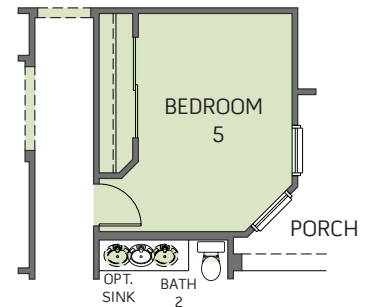

WESTON/5220

A

B

C

Single Story • 2,089 Sq. Ft. • 3-5 Bedrooms • 2 Baths
Great Room • Dining Room • Den • 2-Bay Garage

WESTON/5220

OPTIONS

A

B

C

Single Story • 2,089 Sq. Ft. • 3-5 Bedrooms • 2 Baths
Great Room • Dining Room • Den • 2-Bay Garage

OPTIONAL EXP ANDED MASTER CLOSET
W/ OPTIONAL CABINET

OPTIONAL FIREPL ACE
AT GREAT ROOM

OPTIONAL BEDROOM 4
IN LIEU OF DEN

OPTIONAL BONUS
IN LIEU OF DINING

OPTIONAL BEDROOM 5
IN LIEU OF DINING