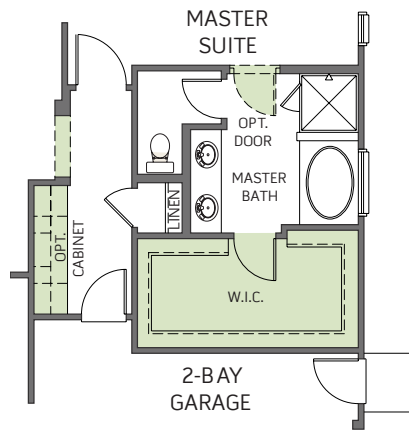

WESTON/5220

A

B

C

Single Story • 2,089 Sq. Ft. • 3-5 Bedrooms • 2 Baths
Great Room • Dining Room • Den • 2-Bay Garage

WESTON/5220

OPTIONS

A

B

C

Single Story • 2,089 Sq. Ft. • 3-5 Bedrooms • 2 Baths
Great Room • Dining Room • Den • 2-Bay Garage

OPTIONAL EXP ANDED MASTER CLOSET
W/ OPTIONAL CABINET

OPTIONAL FIREPL ACE
AT GREAT ROOM

OPTIONAL BEDROOM 4
IN LIEU OF DEN

OPTIONAL BONUS
IN LIEU OF DINING

OPTIONAL BEDROOM 5
IN LIEU OF DINING