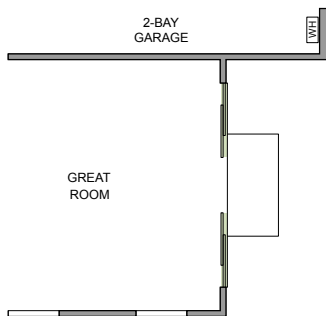

PARADISO - PLAN 2

A

B

C

Two Story • 1,717 Sq.Ft • 3 Bedrooms • 2.5 Bathrooms
Loft • Great Room • Dining • 2-Bay Garage

FIRST FLOOR

SECOND FLOOR

OPTIONAL 12-FT OPENING
AT GREAT ROOM

OPTIONAL SUPER SHOWER
AT MASTER BATH