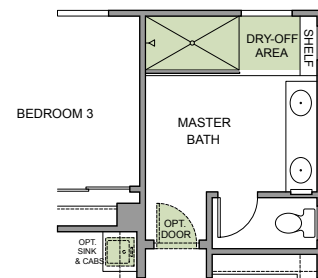

PARADISO - PLAN 2

A

B

C

Two Story • 1,717 Sq.Ft • 3 Bedrooms • 2.5 Bathrooms
Loft • Great Room • Dining • 2-Bay Garage

FIRST FLOOR

SECOND FLOOR

OPTIONAL 12-FT OPENING
AT GREAT ROOM

OPTIONAL SUPER SHOWER
AT MASTER BATH