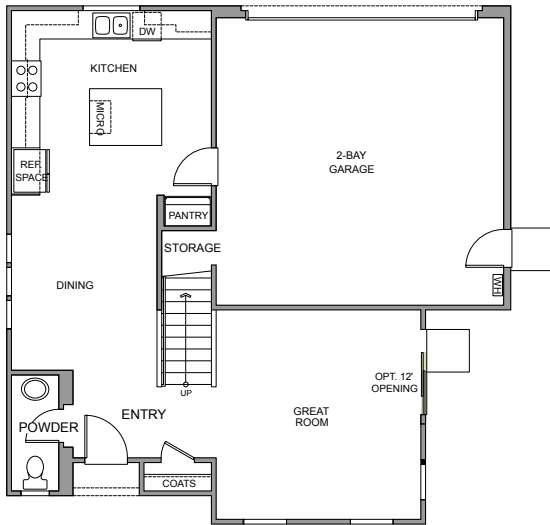

PARADISO - PLAN 2

A

B

C

Two Story • 1,717 Sq.Ft • 3 Bedrooms • 2.5 Bathrooms
Loft • Great Room • Dining • 2-Bay Garage

FIRST FLOOR

SECOND FLOOR

OPTIONAL 12-FT OPENING
AT GREAT ROOM

OPTIONAL SUPER SHOWER
AT MASTER BATH