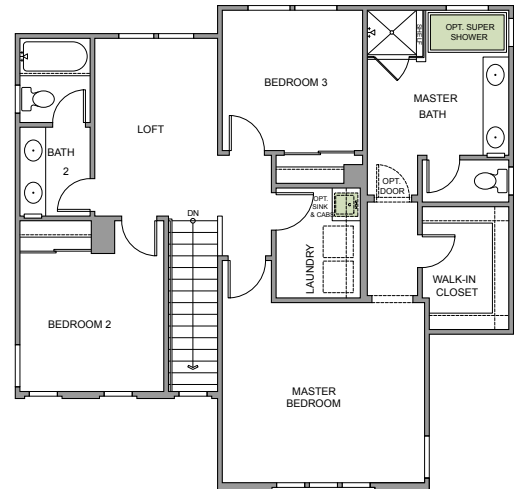

PARADISO - PLAN 2

A

B

C

Two Story • 1,717 Sq.Ft • 3 Bedrooms • 2.5 Bathrooms
Loft • Great Room • Dining • 2-Bay Garage

FIRST FLOOR

SECOND FLOOR

OPTIONAL 12-FT OPENING
AT GREAT ROOM

OPTIONAL SUPER SHOWER
AT MASTER BATH