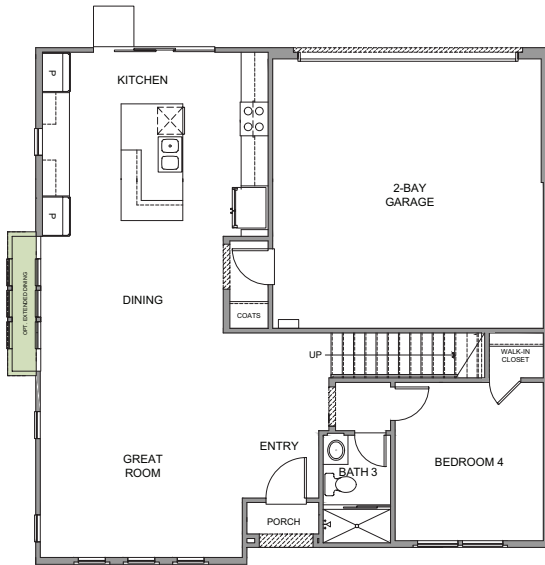

VYARA - PLAN 3

A

B

C

Two Story • 2,298 Sq.Ft • 4-5 Bedrooms • 3 Bathrooms • Loft
Great Room • Dining • 2-Bay Garage

FIRST FLOOR

SECOND FLOOR

OPTIONAL
BEDROOM 5