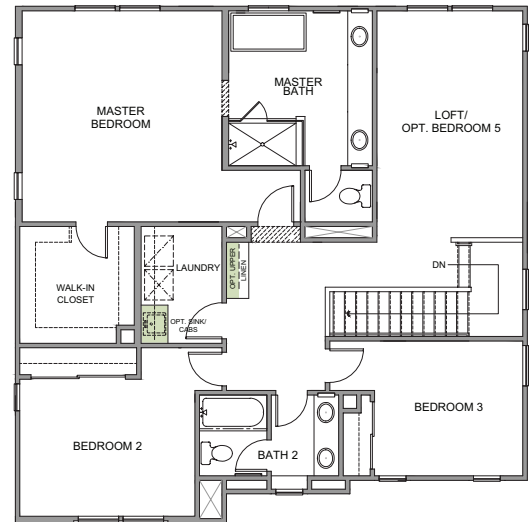

VYARA - PLAN 3

A

B

C

Two Story • 2,298 Sq.Ft • 4-5 Bedrooms • 3 Bathrooms • Loft
Great Room • Dining • 2-Bay Garage

FIRST FLOOR

SECOND FLOOR

OPTIONAL
BEDROOM 5