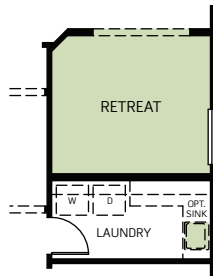

VIZELA / 4020

A

B

C

One-story • 1,855 Sq. Ft • 3 - 4 Bedrooms • 2 Baths
Great Room • Kitchen with Island • 2 - 3-Bay Garage

VIZELA / 4020

OPTIONS

A

B

C

One-story • 1,855 Sq Ft • 3-4 Bedrooms • 2 Baths
Great Room • Kitchen with Island • 2-3-Bay Garage

OPTIONAL PATIO 2

OPTIONAL SHOWER AT MASTER BATH

ALT. TUB & SHOWER AT MASTER BATH

OPTIONAL FIREPLACE AT GREAT ROOM

OPTIONAL RETREAT IN LIEU OF DEN

OPTIONAL BEDROOM 4 IN LIEU OF DEN

OPTIONAL 3-BAY GARAGE ELEV. 'A'