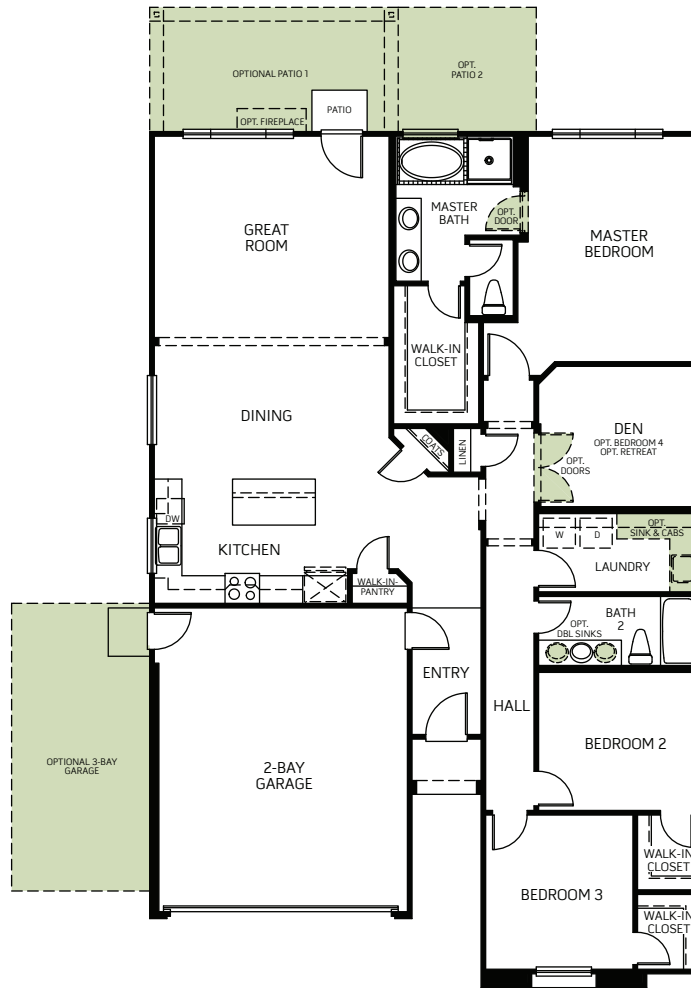

VIZELA / 4020

A

B

C

One-story • 1,855 Sq. Ft • 3 - 4 Bedrooms • 2 Baths
Great Room • Kitchen with Island • 2 - 3-Bay Garage

VIZELA / 4020

OPTIONS

A

B

C

One-story • 1,855 Sq Ft • 3-4 Bedrooms • 2 Baths
Great Room • Kitchen with Island • 2-3-Bay Garage

OPTIONAL PATIO 2

OPTIONAL SHOWER AT MASTER BATH

ALT. TUB & SHOWER AT MASTER BATH

OPTIONAL FIREPLACE AT GREAT ROOM

OPTIONAL RETREAT IN LIEU OF DEN

OPTIONAL BEDROOM 4 IN LIEU OF DEN

OPTIONAL 3-BAY GARAGE ELEV. 'A'