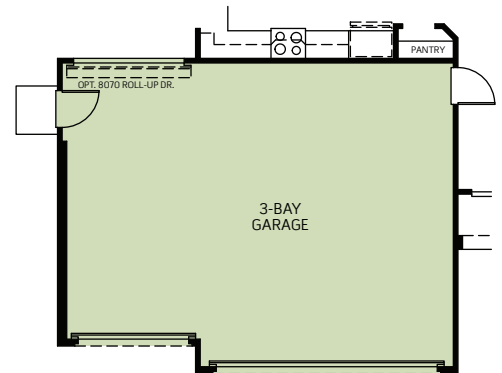

VIZELA / 4020

A

B

C

One-story • 1,855 Sq. Ft • 3 - 4 Bedrooms • 2 Baths
Great Room • Kitchen with Island • 2 - 3-Bay Garage

VIZELA / 4020

OPTIONS

A

B

C

One-story • 1,855 Sq Ft • 3-4 Bedrooms • 2 Baths
Great Room • Kitchen with Island • 2-3-Bay Garage

OPTIONAL PATIO 2

OPTIONAL SHOWER AT MASTER BATH

ALT. TUB & SHOWER AT MASTER BATH

OPTIONAL FIREPLACE AT GREAT ROOM

OPTIONAL RETREAT IN LIEU OF DEN

OPTIONAL BEDROOM 4 IN LIEU OF DEN

OPTIONAL 3-BAY GARAGE ELEV. 'A'