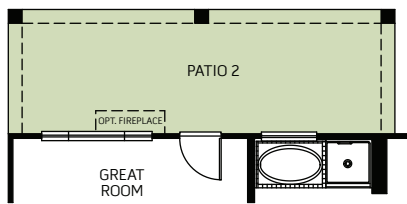

VIZELA / 4020

A

B

C

One-story • 1,855 Sq. Ft • 3 - 4 Bedrooms • 2 Baths
Great Room • Kitchen with Island • 2 - 3-Bay Garage

VIZELA / 4020

OPTIONS

A

B

C

One-story • 1,855 Sq Ft • 3-4 Bedrooms • 2 Baths
Great Room • Kitchen with Island • 2-3-Bay Garage

OPTIONAL PATIO 2

OPTIONAL SHOWER AT MASTER BATH

ALT. TUB & SHOWER AT MASTER BATH

OPTIONAL FIREPLACE AT GREAT ROOM