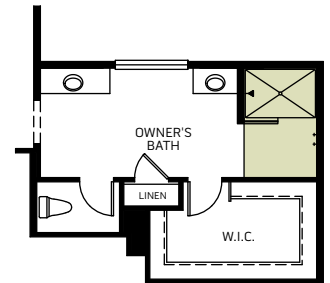

RIVERBEND / 3640

A - Stucco Bungalow

B - Craftsman

C - Farmhouse

D - European Cottage

Two Story • 2,249 Sq. Ft • 4 Bedrooms • 3 Baths
Family • Kitchen with Island • Dining • Loft • 2-Bay Garage

FIRST FLOOR

SECOND FLOOR

OPTIONAL WALK-IN SHOWER

OPTIONAL SEPARATE TUB/SHOWER