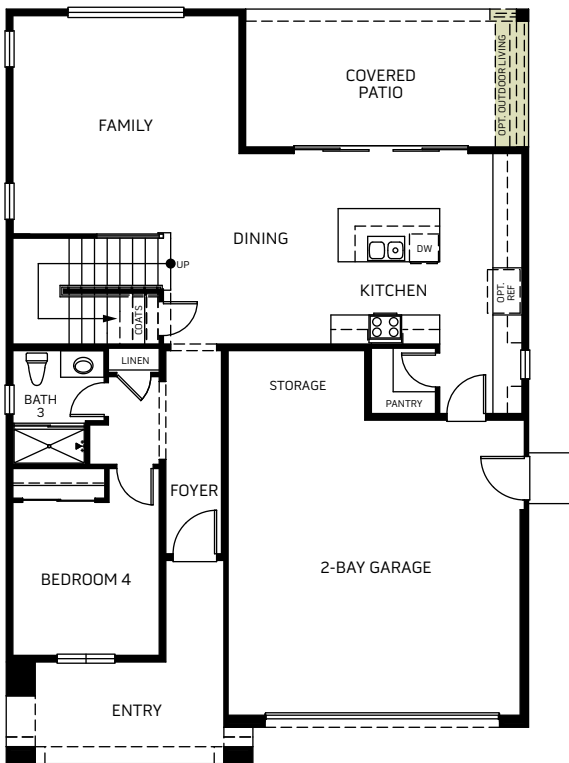

RIVERBEND / 3640

A - Stucco Bungalow

B - Craftsman

C - Farmhouse

D - European Cottage

Two Story • 2,249 Sq. Ft • 4 Bedrooms • 3 Baths
Family • Kitchen with Island • Dining • Loft • 2-Bay Garage

FIRST FLOOR

SECOND FLOOR

OPTIONAL WALK-IN SHOWER

OPTIONAL SEPARATE TUB/SHOWER