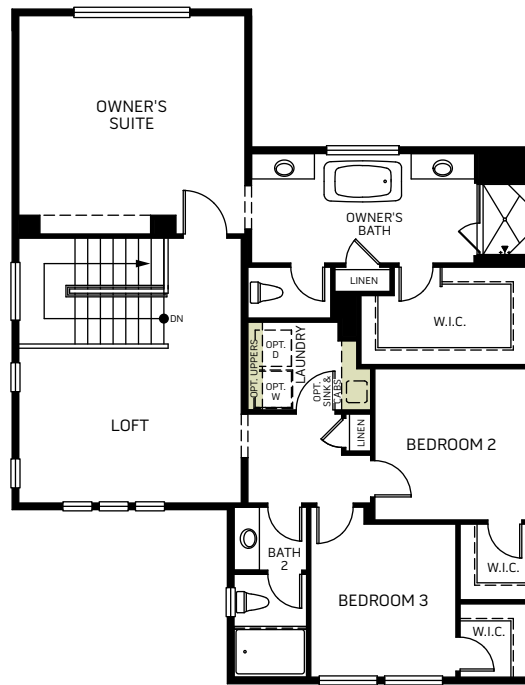

RIVERBEND / 3640

A - Stucco Bungalow

B - Craftsman

C - Farmhouse

D - European Cottage

Two Story • 2,249 Sq. Ft • 4 Bedrooms • 3 Baths
Family • Kitchen with Island • Dining • Loft • 2-Bay Garage

FIRST FLOOR

SECOND FLOOR

OPTIONAL WALK-IN SHOWER

OPTIONAL SEPARATE TUB/SHOWER