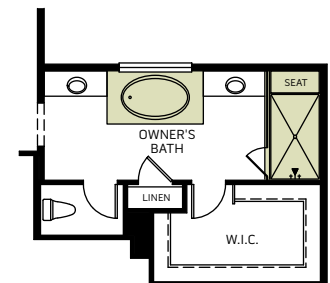

RIVERBEND / 3640

A - Stucco Bungalow

B - Craftsman

C - Farmhouse

D - European Cottage

Two Story • 2,249 Sq. Ft • 4 Bedrooms • 3 Baths
Family • Kitchen with Island • Dining • Loft • 2-Bay Garage

FIRST FLOOR

SECOND FLOOR

OPTIONAL WALK-IN SHOWER

OPTIONAL SEPARATE TUB/SHOWER