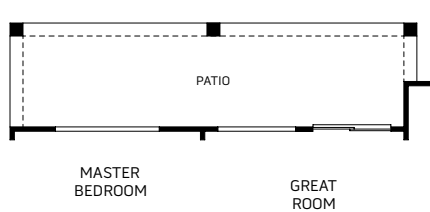

Portofino / 5025

A

B

C

Single Story • 2,545 Sq. Ft. • 4-5 Bedrooms • 3 Bathrooms
Great Room • Dining Room • 3-Bay Garage

FIRST FLOOR

WoodsideHomes.com/Fresno

Portofino / 5025
Options

A

B

C

Single Story • 2,545 Sq. Ft. • 4-5 Bedrooms • 3 Bathrooms
Great Room • Dining Room • 3-Bay Garage

OPTIONAL
EXTENDED
PATIO

OPTIONAL
PATIO

OPTIONAL SHOWER
AT MASTER BATH

OPTIONAL
JUNIOR SUITE