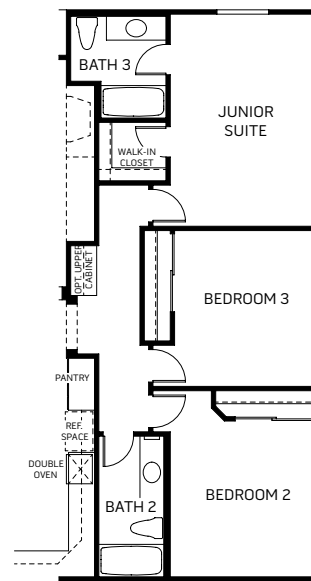

Portofino / 5025

A

B

C

Single Story • 2,545 Sq. Ft. • 4-5 Bedrooms • 3 Bathrooms
Great Room • Dining Room • 3-Bay Garage

FIRST FLOOR

WoodsideHomes.com/Fresno

Portofino / 5025
Options

A

B

C

Single Story • 2,545 Sq. Ft. • 4-5 Bedrooms • 3 Bathrooms
Great Room • Dining Room • 3-Bay Garage

OPTIONAL
EXTENDED
PATIO

OPTIONAL
PATIO

OPTIONAL SHOWER
AT MASTER BATH

OPTIONAL
JUNIOR SUITE