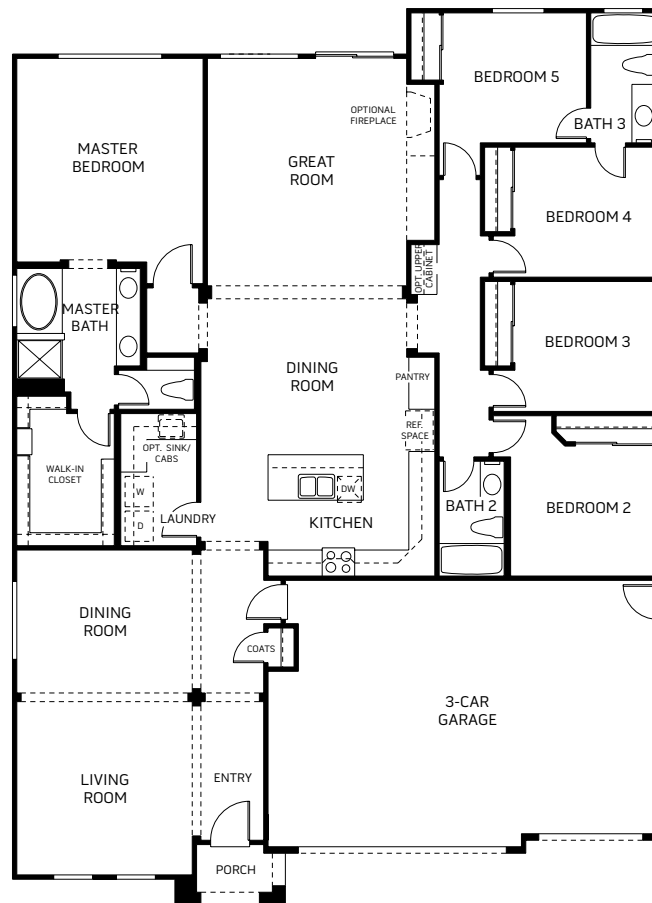

Portofino / 5025

A

B

C

Single Story • 2,545 Sq. Ft. • 4-5 Bedrooms • 3 Bathrooms
Great Room • Dining Room • 3-Bay Garage

FIRST FLOOR

WoodsideHomes.com/Fresno

Portofino / 5025
Options

A

B

C

Single Story • 2,545 Sq. Ft. • 4-5 Bedrooms • 3 Bathrooms
Great Room • Dining Room • 3-Bay Garage

OPTIONAL
EXTENDED
PATIO

OPTIONAL
PATIO

OPTIONAL SHOWER
AT MASTER BATH

OPTIONAL
JUNIOR SUITE