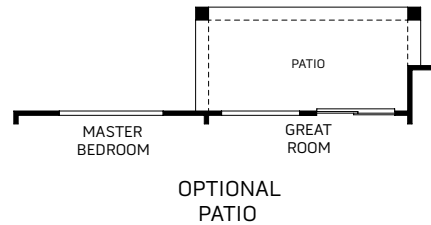

Portofino / 5025

A

B

C

Single Story • 2,545 Sq. Ft. • 4-5 Bedrooms • 3 Bathrooms
Great Room • Dining Room • 3-Bay Garage

FIRST FLOOR

WoodsideHomes.com/Fresno

Portofino / 5025
Options

A

B

C

Single Story • 2,545 Sq. Ft. • 4-5 Bedrooms • 3 Bathrooms
Great Room • Dining Room • 3-Bay Garage

OPTIONAL
EXTENDED
PATIO

OPTIONAL
PATIO

OPTIONAL SHOWER
AT MASTER BATH

OPTIONAL
JUNIOR SUITE