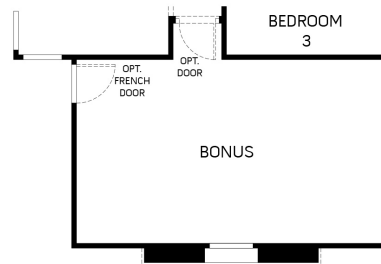

## CATALONIA / 6430

A

B

C

Single Story • 3,248 - 3,554 Sq. Ft. • 4 - 6 Bedrooms • 2.5 - 4.5 Bathrooms  
Family Room • Dining Room • Den • Kitchen with Island • Patio • Split Garages with 3 Bays

### OPTIONS

A

B

C

Single Story • 3,248 - 3,554 Sq. Ft. • 4 - 6 Bedrooms • 2.5 - 4.5 Bathrooms  
Family Room • Dining Room • Den • Kitchen with Island • Patio • Split Garages with 3 Bays

OPTIONAL FLEX ROOM  
IN LIEU OF DEN

OPTIONAL DAY ROOM  
IN LIEU OF BEDROOM 4

OPTIONAL GUEST SUITE w/ BATH 4  
IN LIEU OF SINGLE BAY GARAGE

OPTIONAL GUEST SUITE W/  
BATH 3 IN LIEU OF  
DEN/PANTRY/MINI OFFICE

OPTIONAL BONUS IN LIEU OF  
SINGLE BAY GARAGE