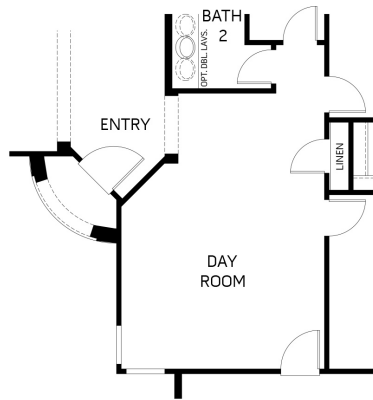

## CATALONIA / 6430

A

B

C

Single Story • 3,248 - 3,554 Sq. Ft. • 4 - 6 Bedrooms • 2.5 - 4.5 Bathrooms  
Family Room • Dining Room • Den • Kitchen with Island • Patio • Split Garages with 3 Bays

### OPTIONS

A

B

C

Single Story • 3,248 - 3,554 Sq. Ft. • 4 - 6 Bedrooms • 2.5 - 4.5 Bathrooms  
Family Room • Dining Room • Den • Kitchen with Island • Patio • Split Garages with 3 Bays

OPTIONAL FLEX ROOM  
IN LIEU OF DEN

OPTIONAL DAY ROOM  
IN LIEU OF BEDROOM 4

OPTIONAL GUEST SUITE w/ BATH 4  
IN LIEU OF SINGLE BAY GARAGE

OPTIONAL GUEST SUITE W/  
BATH 3 IN LIEU OF  
DEN/PANTRY/MINI OFFICE

OPTIONAL BONUS IN LIEU OF  
SINGLE BAY GARAGE