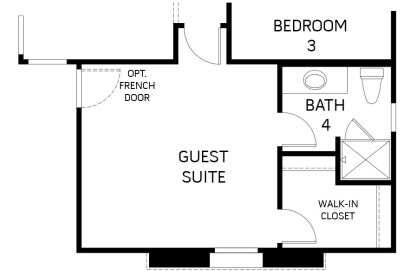

## CATALONIA / 6430

A

B

C

Single Story • 3,248 - 3,554 Sq. Ft. • 4 - 6 Bedrooms • 2.5 - 4.5 Bathrooms  
Family Room • Dining Room • Den • Kitchen with Island • Patio • Split Garages with 3 Bays

### OPTIONS

A

B

C

Single Story • 3,248 - 3,554 Sq. Ft. • 4 - 6 Bedrooms • 2.5 - 4.5 Bathrooms  
Family Room • Dining Room • Den • Kitchen with Island • Patio • Split Garages with 3 Bays

OPTIONAL FLEX ROOM  
IN LIEU OF DEN

OPTIONAL DAY ROOM  
IN LIEU OF BEDROOM 4

OPTIONAL GUEST SUITE w/ BATH 4  
IN LIEU OF SINGLE BAY GARAGE

OPTIONAL GUEST SUITE W/  
BATH 3 IN LIEU OF  
DEN/PANTRY/MINI OFFICE

OPTIONAL BONUS IN LIEU OF  
SINGLE BAY GARAGE