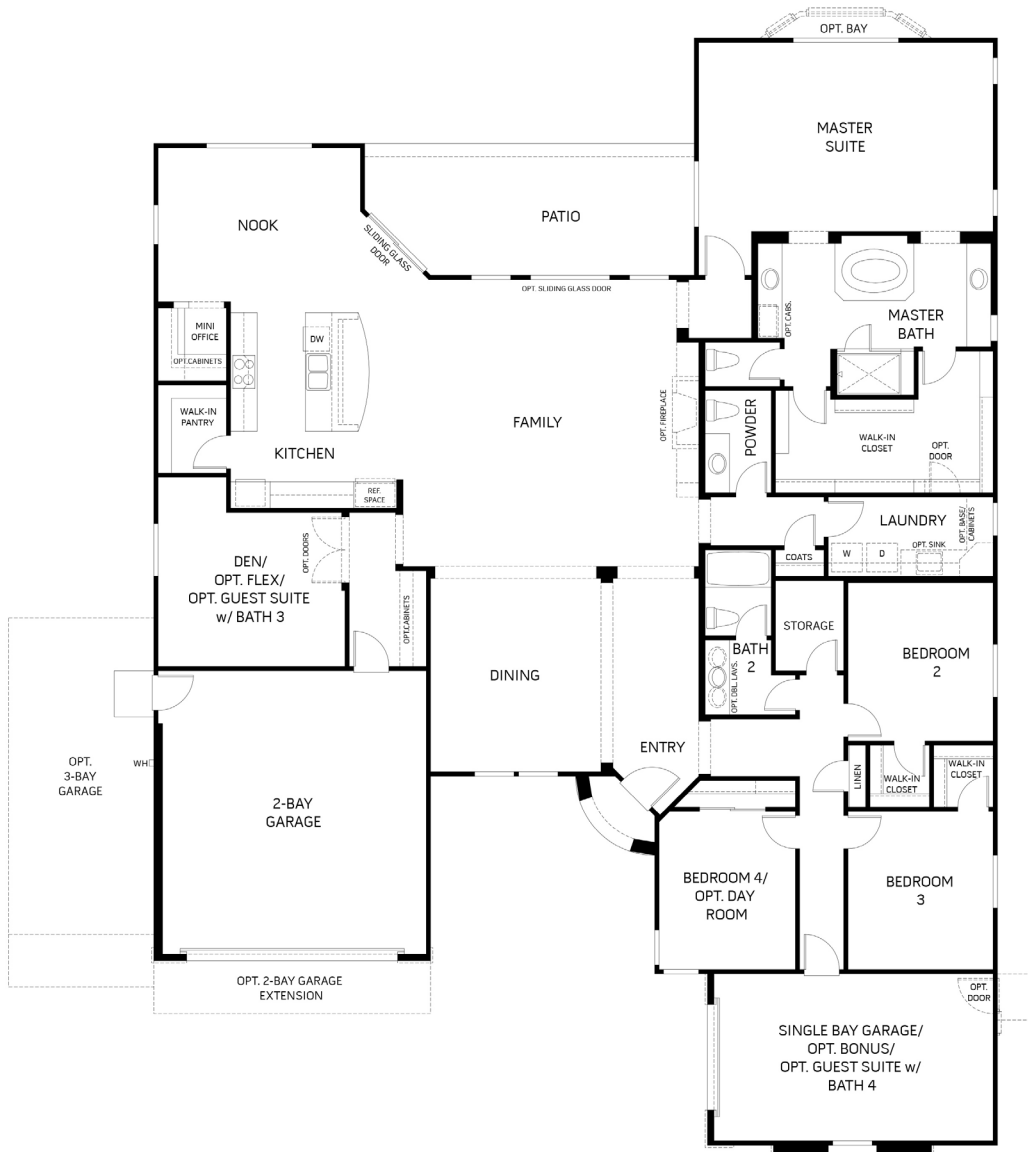

## CATALONIA / 6430

A

B

C

Single Story • 3,248 - 3,554 Sq. Ft. • 4 - 6 Bedrooms • 2.5 - 4.5 Bathrooms  
Family Room • Dining Room • Den • Kitchen with Island • Patio • Split Garages with 3 Bays

## CATALONIA / 6430

### OPTIONS

A

B

C

Single Story • 3,248 - 3,554 Sq. Ft. • 4 - 6 Bedrooms • 2.5 - 4.5 Bathrooms  
Family Room • Dining Room • Den • Kitchen with Island • Patio • Split Garages with 3 Bays

OPTIONAL FLEX ROOM  
IN LIEU OF DEN

OPTIONAL DAY ROOM  
IN LIEU OF BEDROOM 4

OPTIONAL GUEST SUITE w/ BATH 4  
IN LIEU OF SINGLE BAY GARAGE

OPTIONAL GUEST SUITE W/  
BATH 3 IN LIEU OF  
DEN/PANTRY/MINI OFFICE

OPTIONAL BONUS IN LIEU OF  
SINGLE BAY GARAGE