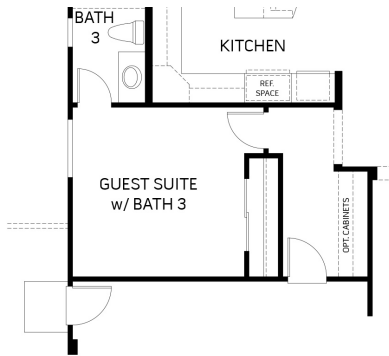

## CATALONIA / 6430

A

B

C

Single Story • 3,248 - 3,554 Sq. Ft. • 4 - 6 Bedrooms • 2.5 - 4.5 Bathrooms  
Family Room • Dining Room • Den • Kitchen with Island • Patio • Split Garages with 3 Bays

### OPTIONS

A

B

C

Single Story • 3,248 - 3,554 Sq. Ft. • 4 - 6 Bedrooms • 2.5 - 4.5 Bathrooms  
Family Room • Dining Room • Den • Kitchen with Island • Patio • Split Garages with 3 Bays

OPTIONAL FLEX ROOM  
IN LIEU OF DEN

OPTIONAL DAY ROOM  
IN LIEU OF BEDROOM 4

OPTIONAL GUEST SUITE w/ BATH 4  
IN LIEU OF SINGLE BAY GARAGE

OPTIONAL GUEST SUITE W/  
BATH 3 IN LIEU OF  
DEN/PANTRY/MINI OFFICE

OPTIONAL BONUS IN LIEU OF  
SINGLE BAY GARAGE