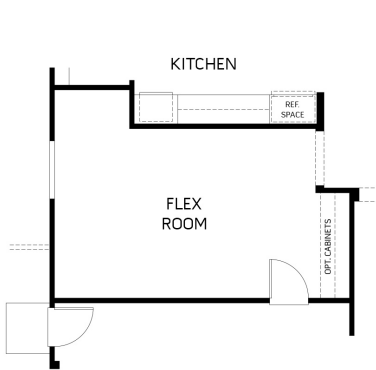

## CATALONIA / 6430

A

B

C

Single Story • 3,248 - 3,554 Sq. Ft. • 4 - 6 Bedrooms • 2.5 - 4.5 Bathrooms  
Family Room • Dining Room • Den • Kitchen with Island • Patio • Split Garages with 3 Bays

### OPTIONS

A

B

C

Single Story • 3,248 - 3,554 Sq. Ft. • 4 - 6 Bedrooms • 2.5 - 4.5 Bathrooms  
Family Room • Dining Room • Den • Kitchen with Island • Patio • Split Garages with 3 Bays

OPTIONAL FLEX ROOM  
IN LIEU OF DEN

OPTIONAL DAY ROOM  
IN LIEU OF BEDROOM 4

OPTIONAL GUEST SUITE w/ BATH 4  
IN LIEU OF SINGLE BAY GARAGE

OPTIONAL GUEST SUITE W/  
BATH 3 IN LIEU OF  
DEN/PANTRY/MINI OFFICE

OPTIONAL BONUS IN LIEU OF  
SINGLE BAY GARAGE