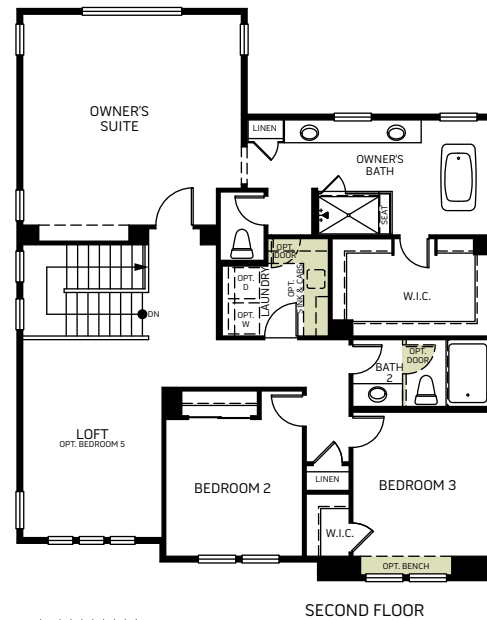

PRIMROSE / 5032

A - Stucco Bungalow

B - Craftsman

C - Farmhouse

D - European Cottage

Two Story • 3,021 Sq. Ft • 4-5 Bedrooms • 3.5 Baths
Great Room • Kitchen with Island • Nook • Loft • Dining • 3-Bay Garage

Woodside Homes reserves the right to change elevations, specifications, materials and prices without notice. All square footages are approximate. Window location, porches, ceiling heights and room dimensions vary per elevation. The availability of certain options is subject to construction status and schedule. Optional features may be predetermined and included at additional cost on select homes. Renderings are artist's conception only.