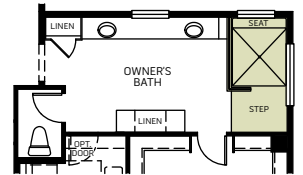

PRIMROSE / 5032

A - Stucco Bungalow

B - Craftsman

C - Farmhouse

D - European Cottage

Two Story • 3,021 Sq. Ft • 4-5 Bedrooms • 3.5 Baths
Great Room • Kitchen with Island • Nook • Loft • Dining • 3-Bay Garage