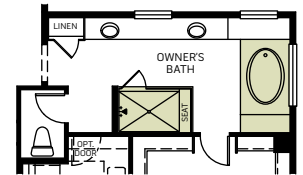

PRIMROSE / 5032

A - Stucco Bungalow

B - Craftsman

C - Farmhouse

D - European Cottage

Two Story • 3,021 Sq. Ft • 4-5 Bedrooms • 3.5 Baths
Great Room • Kitchen with Island • Nook • Loft • Dining • 3-Bay Garage