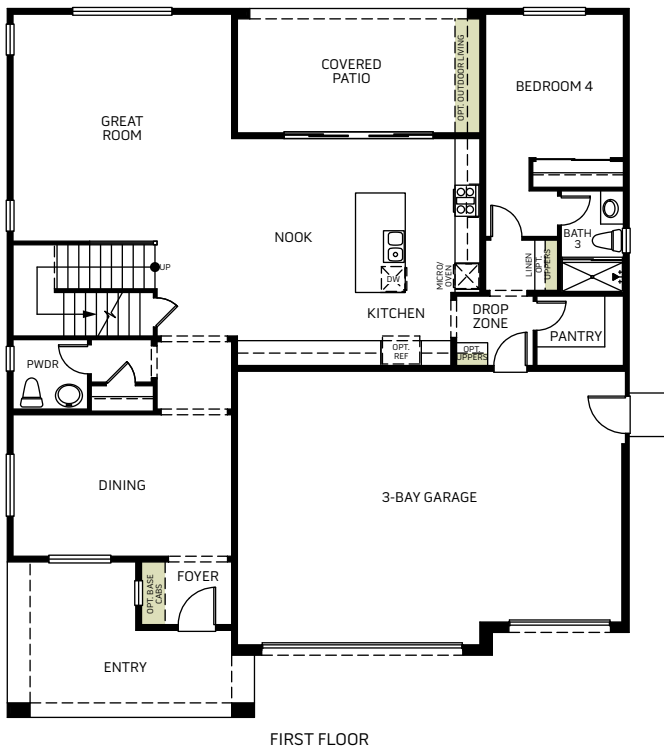

PRIMROSE / 5032

A - Stucco Bungalow

B - Craftsman

C - Farmhouse

D - European Cottage

Two Story • 3,021 Sq. Ft • 4-5 Bedrooms • 3.5 Baths
Great Room • Kitchen with Island • Nook • Loft • Dining • 3-Bay Garage