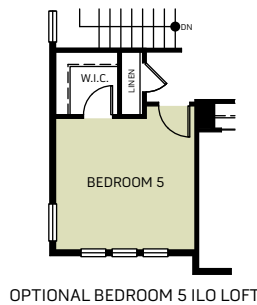

PRIMROSE / 5032

A - Stucco Bungalow

B - Craftsman

C - Farmhouse

D - European Cottage

Two Story • 3,021 Sq. Ft • 4-5 Bedrooms • 3.5 Baths
Great Room • Kitchen with Island • Nook • Loft • Dining • 3-Bay Garage