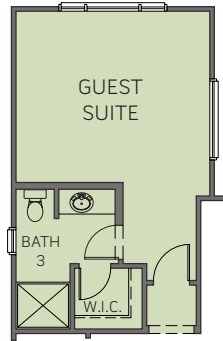

PONDEROSA/7060

A

B

C

One-Story • 3,218 Sq. Ft. • 4-6 Bedrooms • 2.5-3.5 Baths • Great Room
Dining Room • Bonus • Patio • 3-Bay Garage

PONDEROSA/7060

OPTIONS

A

B

C

One-Story • 3,218 Sq. Ft. • 4-6 Bedrooms • 2.5-3.5 Baths • Great Room
Dining Room • Bonus • Patio • 3-Bay Garage

OPTIONAL GUEST SUITE
WITH BATH 3 IN LIEU OF
BONUS ROOM

OPTIONAL BEDROOM 5
IN LIEU OF DINING

OPTIONAL GAME ROOM
IN LIEU OF DINING