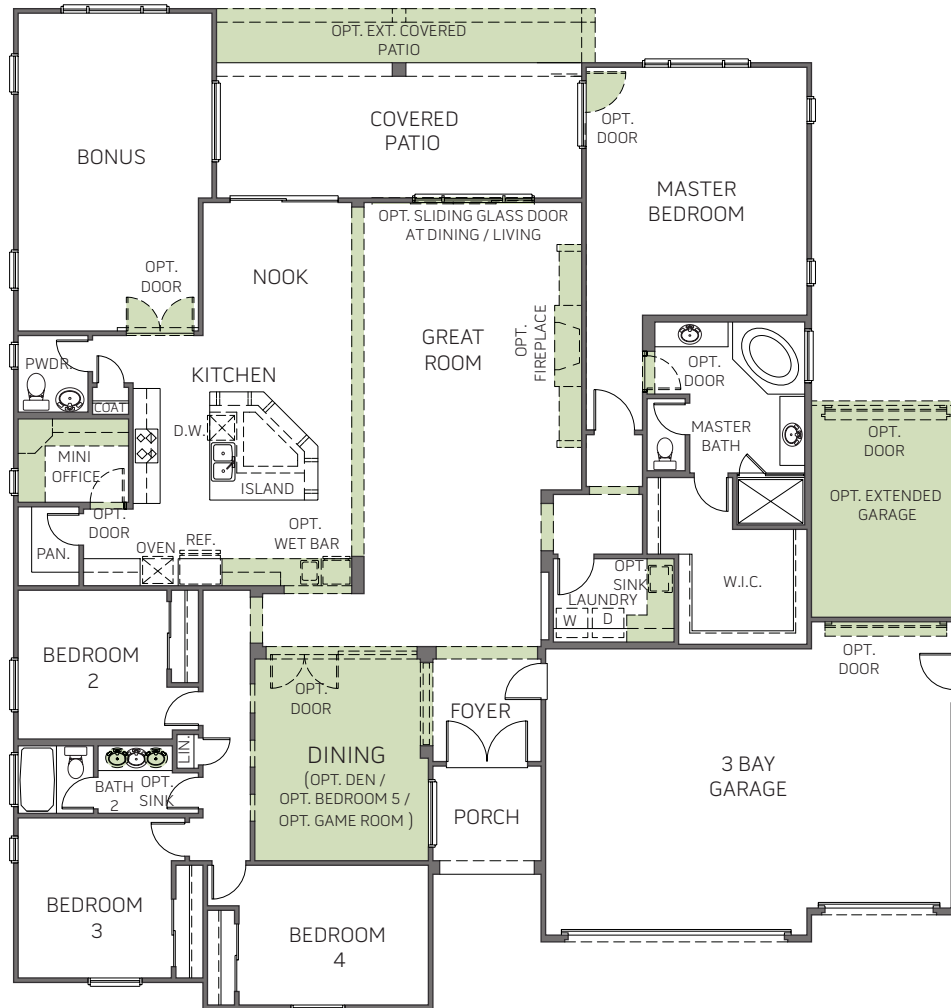

PONDEROSA/7060

A

B

C

One-Story • 3,218 Sq. Ft. • 4-6 Bedrooms • 2.5-3.5 Baths • Great Room
Dining Room • Bonus • Patio • 3-Bay Garage

PONDEROSA/7060

OPTIONS

A

B

C

One-Story • 3,218 Sq. Ft. • 4-6 Bedrooms • 2.5-3.5 Baths • Great Room
Dining Room • Bonus • Patio • 3-Bay Garage

OPTIONAL GUEST SUITE
WITH BATH 3 IN LIEU OF
BONUS ROOM

OPTIONAL BEDROOM 5
IN LIEU OF DINING

OPTIONAL GAME ROOM
IN LIEU OF DINING