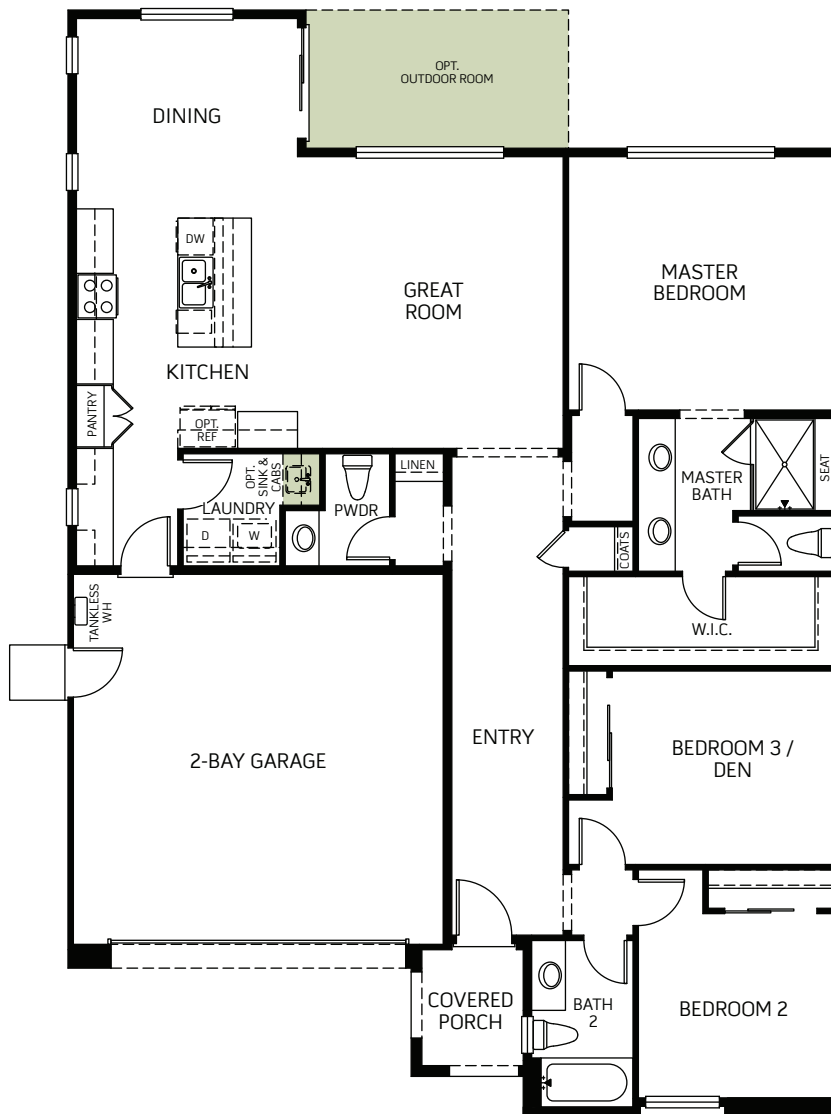

PLAN 1 (PRELIMINARY)

A: Modern Spanish

B: Wine Country

C: Modern Prairie

One Story • 1,657 Sq. Ft. • 3 Bedrooms • 2.5 Baths
Great Room • Kitchen with Island • Dining • 2-Bay Garage

FLOOR PLAN

PLAN 1 (PRELIMINARY)

OPTIONS

A: Modern Spanish

B: Wine Country

C: Modern Prairie

One Story • 1,657 Sq. Ft. • 3 Bedrooms • 2.5 Baths
Great Room • Kitchen with Island • Dining • 2-Bay Garage

OPT. OUTDOOR ROOM

OPT. DEN AT BEDROOM 3