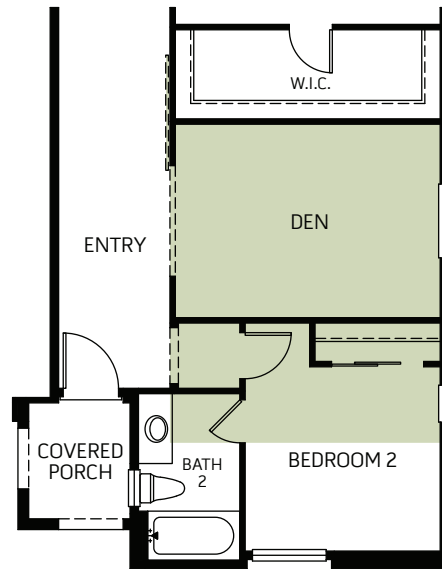

PLAN 1 (PRELIMINARY)

A: Modern Spanish

B: Wine Country

C: Modern Prairie

One Story • 1,657 Sq. Ft. • 3 Bedrooms • 2.5 Baths
Great Room • Kitchen with Island • Dining • 2-Bay Garage

FLOOR PLAN

PLAN 1 (PRELIMINARY)

OPTIONS

A: Modern Spanish

B: Wine Country

C: Modern Prairie

One Story • 1,657 Sq. Ft. • 3 Bedrooms • 2.5 Baths
Great Room • Kitchen with Island • Dining • 2-Bay Garage

OPT. OUTDOOR ROOM

OPT. DEN AT BEDROOM 3