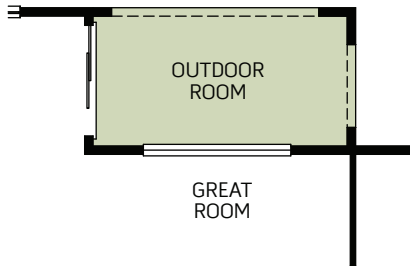

PLAN 1 (PRELIMINARY)

A: Modern Spanish

B: Wine Country

C: Modern Prairie

One Story • 1,657 Sq. Ft. • 3 Bedrooms • 2.5 Baths
Great Room • Kitchen with Island • Dining • 2-Bay Garage

FLOOR PLAN

PLAN 1 (PRELIMINARY)

OPTIONS

A: Modern Spanish

B: Wine Country

C: Modern Prairie

One Story • 1,657 Sq. Ft. • 3 Bedrooms • 2.5 Baths
Great Room • Kitchen with Island • Dining • 2-Bay Garage

OPT. OUTDOOR ROOM

OPT. DEN AT BEDROOM 3