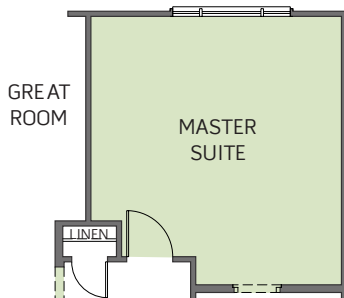

ABINGTON/5030

A

B

C

Single Story • 2,160 Sq. Ft. • 3-4 Bedrooms • 2 Baths
Great Room • Dining Room • Den • 3-Bay Garage

ABINGTON/5030

OPTIONS

A

B

C

Single Story • 2,160 Sq. Ft. • 3-4 Bedrooms • 2 Baths
Great Room • Dining Room • Den • 3-Bay Garage

OPTIONAL COVERED PATIO 2

OPTIONAL FIREPLACE AT GREAT ROOM

OPTIONAL EXTENDED MASTER SUITE

OPTIONAL BONUS IN LIEU OF 3-BAY GARAGE