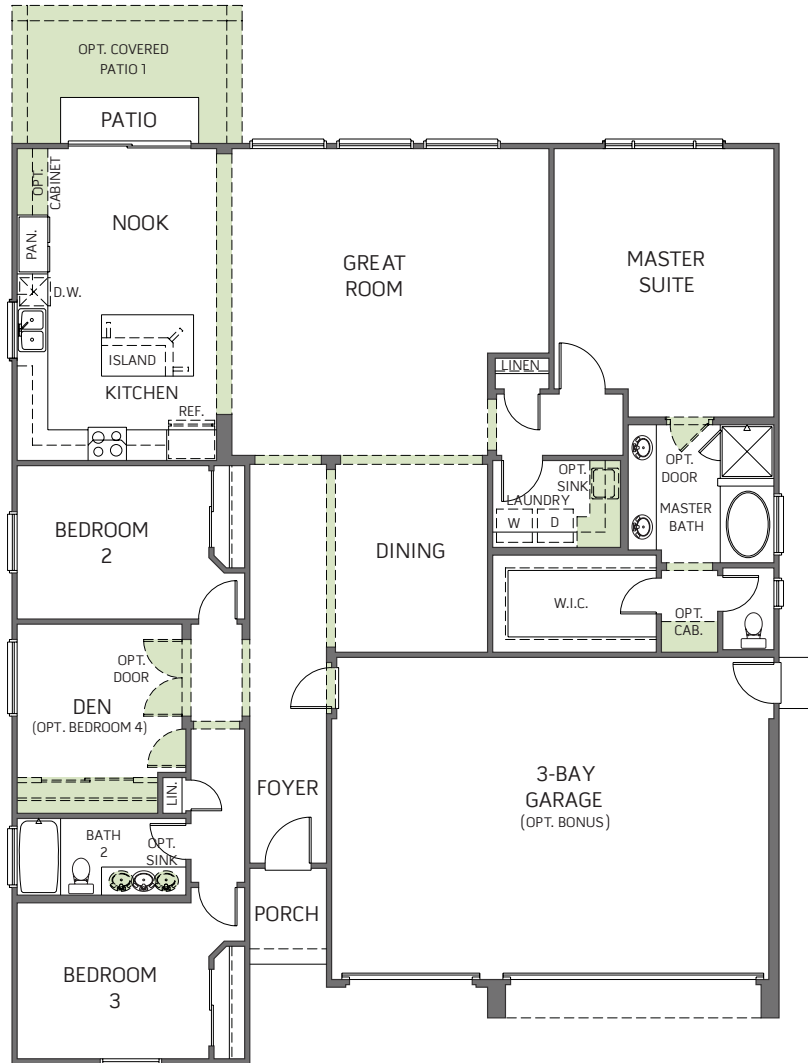

ABINGTON/5030

A

B

C

Single Story • 2,160 Sq. Ft. • 3-4 Bedrooms • 2 Baths
Great Room • Dining Room • Den • 3-Bay Garage

ABINGTON/5030

OPTIONS

A

B

C

Single Story • 2,160 Sq. Ft. • 3-4 Bedrooms • 2 Baths
Great Room • Dining Room • Den • 3-Bay Garage

OPTIONAL COVERED PATIO 2

OPTIONAL FIREPLACE AT GREAT ROOM

OPTIONAL EXTENDED MASTER SUITE

OPTIONAL BONUS IN LIEU OF 3-BAY GARAGE