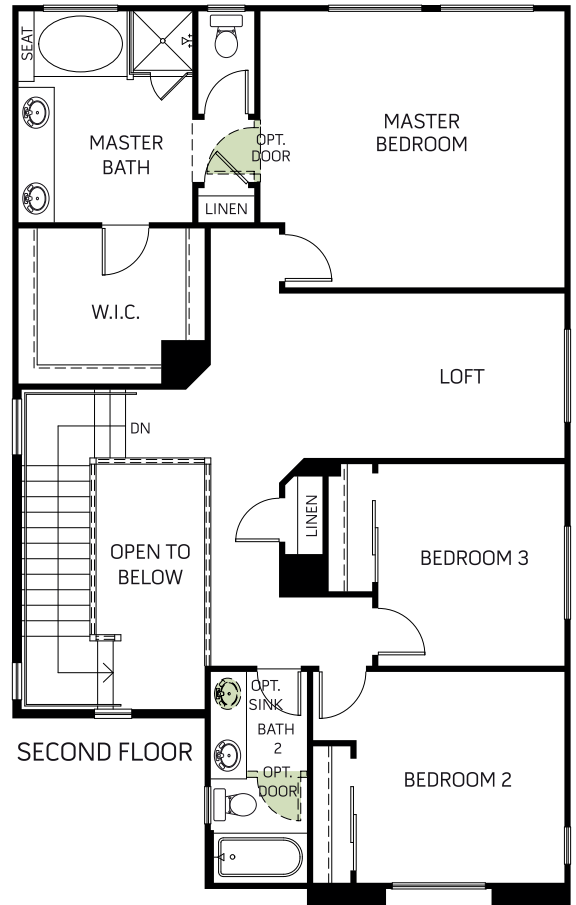

DELLA PLAN

A

B

C

Two Story | 2,086 Sq Ft | 3 Bedrooms | 2.5 Baths | 2 Bay Garage

DELLA PLAN

OPTIONAL FEATURES

A

B

C

OPT. ENLARGED KITCHEN ISLAND

OPT. SHARK FIN KITCHEN ISLAND

OPT. WALK-IN SHOWER AT MASTER BATH

OPT. BEDROOM 4