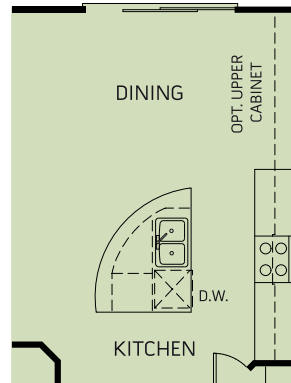

DELLA PLAN

A

B

C

Two Story | 2,086 Sq Ft | 3 Bedrooms | 2.5 Baths | 2 Bay Garage

DELLA PLAN

OPTIONAL FEATURES

A

B

C

OPT. ENLARGED KITCHEN ISLAND

OPT. SHARK FIN KITCHEN ISLAND

OPT. WALK-IN SHOWER AT MASTER BATH

OPT. BEDROOM 4