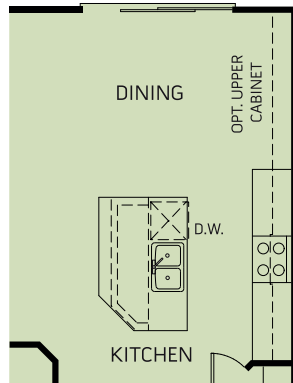

DELLA PLAN

A

B

C

Two Story | 2,086 Sq Ft | 3 Bedrooms | 2.5 Baths | 2 Bay Garage

DELLA PLAN

OPTIONAL FEATURES

A

B

C

OPT. ENLARGED KITCHEN ISLAND

OPT. SHARK FIN KITCHEN ISLAND

OPT. WALK-IN SHOWER AT MASTER BATH

OPT. BEDROOM 4