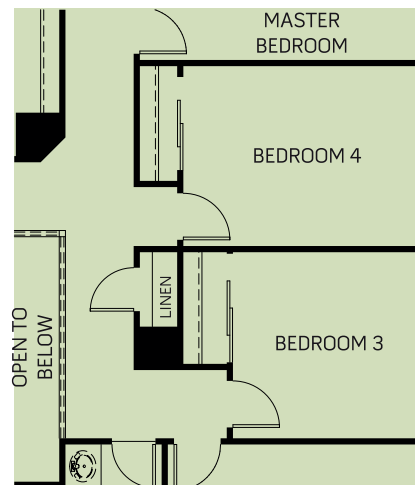

DELLA PLAN

A

B

C

Two Story | 2,086 Sq Ft | 3 Bedrooms | 2.5 Baths | 2 Bay Garage

DELLA PLAN

OPTIONAL FEATURES

A

B

C

OPT. ENLARGED KITCHEN ISLAND

OPT. SHARK FIN KITCHEN ISLAND

OPT. WALK-IN SHOWER AT MASTER BATH

OPT. BEDROOM 4