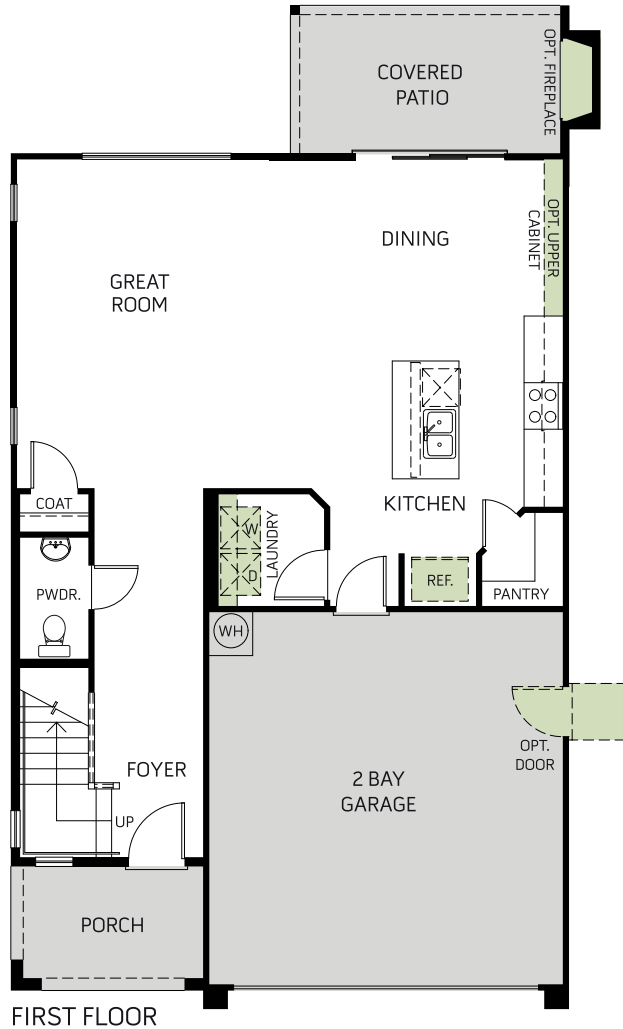

DELLA PLAN

A

B

C

Two Story | 2,086 Sq Ft | 3 Bedrooms | 2.5 Baths | 2 Bay Garage

DELLA PLAN

OPTIONAL FEATURES

A

B

C

OPT. ENLARGED KITCHEN ISLAND

OPT. SHARK FIN KITCHEN ISLAND

OPT. WALK-IN SHOWER AT MASTER BATH

OPT. BEDROOM 4