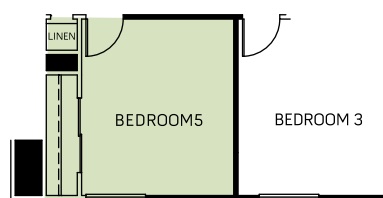

LIBERTY PLAN

A

B

C

Two-story | 2,461 Sq Ft | 4 Bedrooms | 2.5 Baths | Office | Bonus Room | Covered Loggia | 2 Bay Garage

LIBERTY PLAN

OPTIONAL FEATURES

A

B

C

OPT. MASTER BEDROOM 2

OPT. KITCHEN ISLAND 2

OPT. KITCHEN ISLAND 1

OPT. BEDROOM 5
(WHEN MASTER BEDROOM 2 SELECTED)

OPT. WALK-IN SHOWER