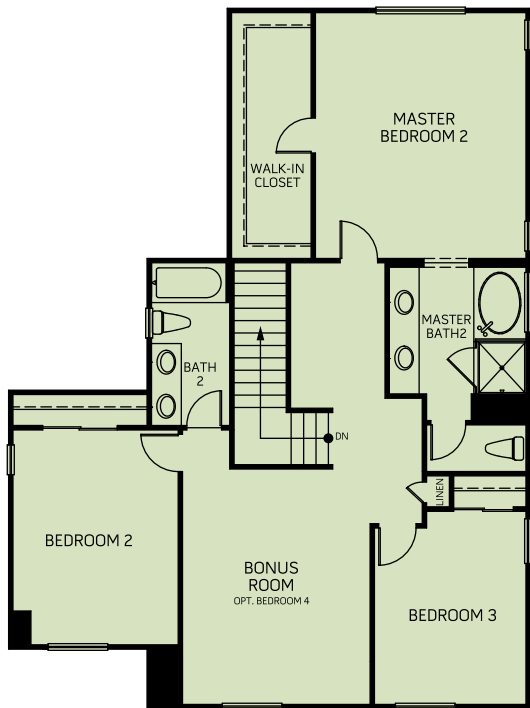

LIBERTY PLAN

A

B

C

Two-story | 2,461 Sq Ft | 4 Bedrooms | 2.5 Baths | Office | Bonus Room | Covered Loggia | 2 Bay Garage

LIBERTY PLAN

OPTIONAL FEATURES

A

B

C

OPT. MASTER BEDROOM 2

OPT. KITCHEN ISLAND 2

OPT. KITCHEN ISLAND 1

OPT. BEDROOM 5
(WHEN MASTER BEDROOM 2 SELECTED)

OPT. WALK-IN SHOWER