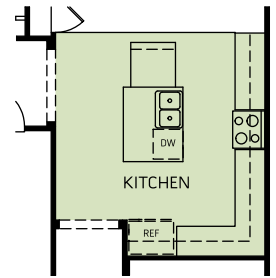

LIBERTY PLAN

A

B

C

Two-story | 2,461 Sq Ft | 4 Bedrooms | 2.5 Baths | Office | Bonus Room | Covered Loggia | 2 Bay Garage

LIBERTY PLAN

OPTIONAL FEATURES

A

B

C

OPT. MASTER BEDROOM 2

OPT. KITCHEN ISLAND 2

OPT. KITCHEN ISLAND 1

OPT. BEDROOM 5
(WHEN MASTER BEDROOM 2 SELECTED)

OPT. WALK-IN SHOWER