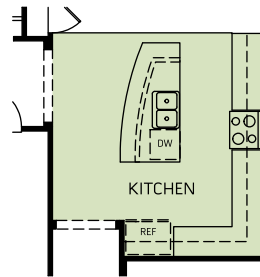

LIBERTY PLAN

A

B

C

Two-story | 2,461 Sq Ft | 4 Bedrooms | 2.5 Baths | Office | Bonus Room | Covered Loggia | 2 Bay Garage

LIBERTY PLAN

OPTIONAL FEATURES

A

B

C

OPT. MASTER BEDROOM 2

OPT. KITCHEN ISLAND 2

OPT. KITCHEN ISLAND 1

OPT. BEDROOM 5
(WHEN MASTER BEDROOM 2 SELECTED)

OPT. WALK-IN SHOWER