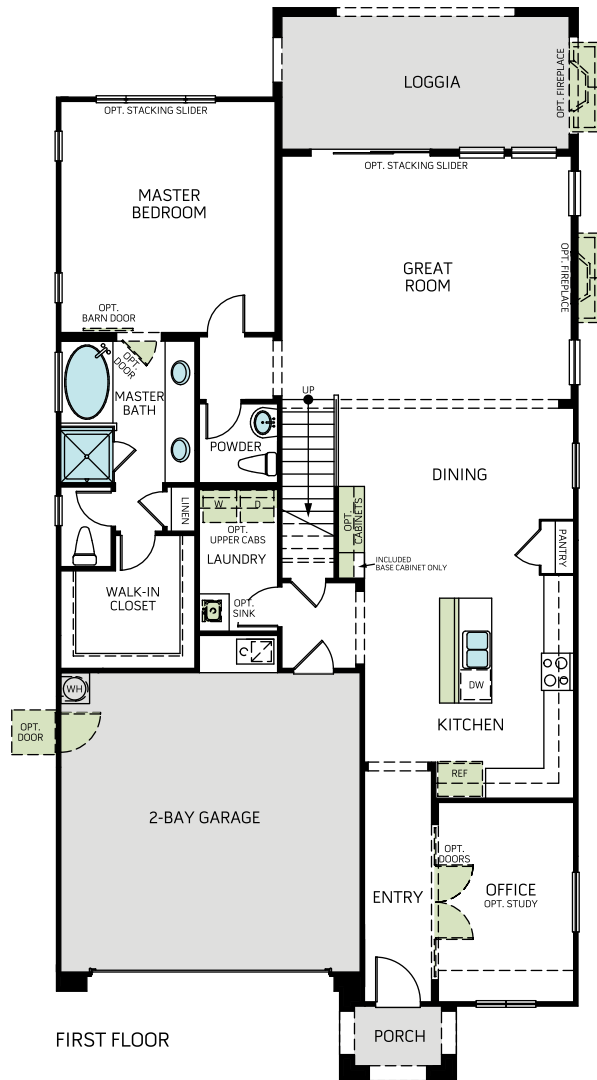

LIBERTY PLAN

A

B

C

Two-story | 2,461 Sq Ft | 4 Bedrooms | 2.5 Baths | Office | Bonus Room | Covered Loggia | 2 Bay Garage

LIBERTY PLAN

OPTIONAL FEATURES

A

B

C

OPT. MASTER BEDROOM 2

OPT. KITCHEN ISLAND 2

OPT. KITCHEN ISLAND 1

OPT. BEDROOM 5
(WHEN MASTER BEDROOM 2 SELECTED)

OPT. WALK-IN SHOWER