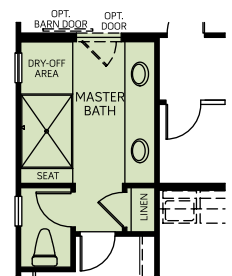

LIBERTY PLAN

A

B

C

Two-story | 2,461 Sq Ft | 4 Bedrooms | 2.5 Baths | Office | Bonus Room | Covered Loggia | 2 Bay Garage

LIBERTY PLAN

OPTIONAL FEATURES

A

B

C

OPT. MASTER BEDROOM 2

OPT. KITCHEN ISLAND 2

OPT. KITCHEN ISLAND 1

OPT. BEDROOM 5
(WHEN MASTER BEDROOM 2 SELECTED)

OPT. WALK-IN SHOWER