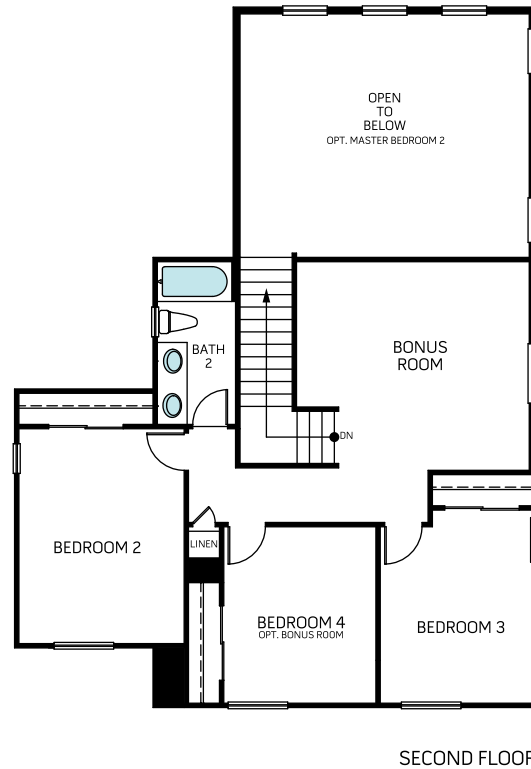

LIBERTY PLAN

A

B

C

Two-story | 2,461 Sq Ft | 4 Bedrooms | 2.5 Baths | Office | Bonus Room | Covered Loggia | 2 Bay Garage

LIBERTY PLAN

OPTIONAL FEATURES

A

B

C

OPT. MASTER BEDROOM 2

OPT. KITCHEN ISLAND 2

OPT. KITCHEN ISLAND 1

OPT. BEDROOM 5
(WHEN MASTER BEDROOM 2 SELECTED)

OPT. WALK-IN SHOWER