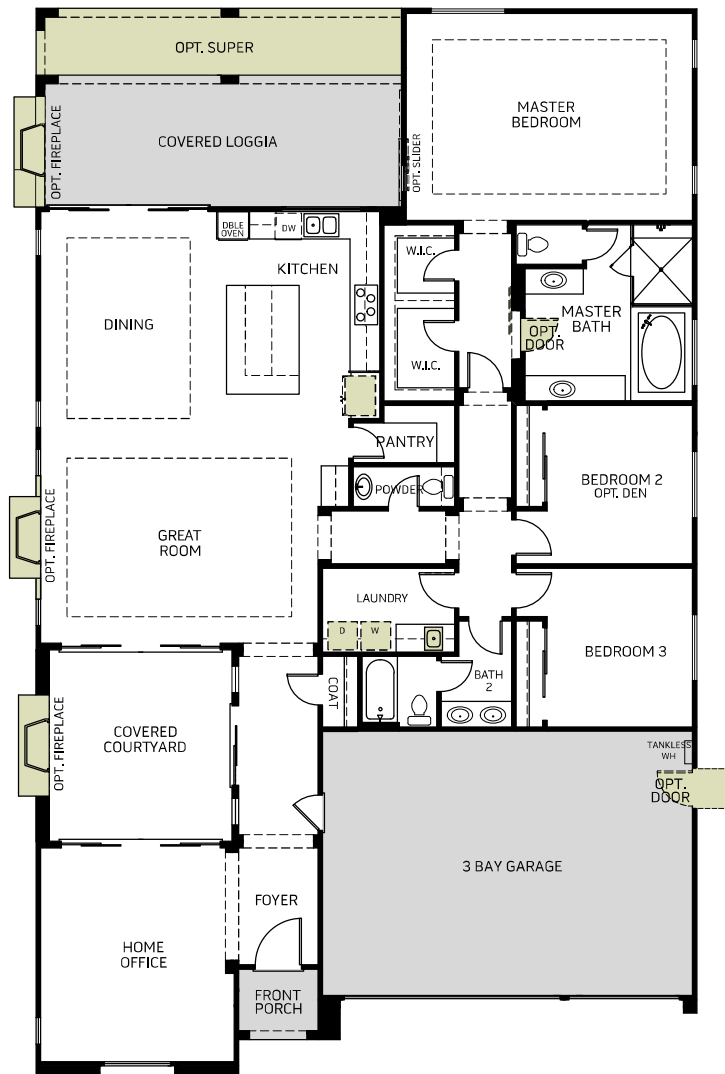

BELLINI PLAN

A

B

C

Single Story | 2,599 to 2,636 Sq Ft | 3 Bedroom | 2.5 Bath | Home Office | Covered Courtyard and Loggia | 3 Bay Garage

BELLINI PLAN

OPTIONAL FEATURES

A

B

C

OPT. BEDROOM 4 WITH BATH 3
(ILO HOME OFFICE)

OPT. SPA SHOWER
(ILO MASTER BATH)

OPT. DEN
(ILO BEDROOM 2)

OPT. HOME PLUS
(ILO HOME OFFICE & COVERED COURTYARD)

OPT. JACK & JILL BATH
(ILO BATH 2)