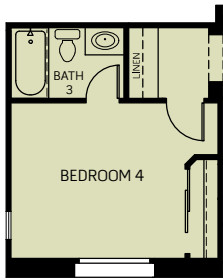

BELLINI PLAN

A

B

C

Single Story | 2,599 to 2,636 Sq Ft | 3 Bedroom | 2.5 Bath | Home Office | Covered Courtyard and Loggia | 3 Bay Garage

BELLINI PLAN

OPTIONAL FEATURES

A

B

C

OPT. BEDROOM 4 WITH BATH 3
(ILO HOME OFFICE)

OPT. SPA SHOWER
(ILO MASTER BATH)

OPT. DEN
(ILO BEDROOM 2)

OPT. HOME PLUS
(ILO HOME OFFICE & COVERED COURTYARD)

OPT. JACK & JILL BATH
(ILO BATH 2)