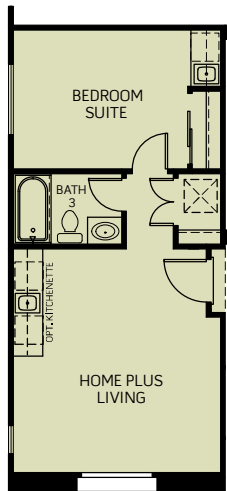

BELLINI PLAN

A

B

C

Single Story | 2,599 to 2,636 Sq Ft | 3 Bedroom | 2.5 Bath | Home Office | Covered Courtyard and Loggia | 3 Bay Garage

BELLINI PLAN

OPTIONAL FEATURES

A

B

C

OPT. BEDROOM 4 WITH BATH 3
(ILO HOME OFFICE)

OPT. SPA SHOWER
(ILO MASTER BATH)

OPT. DEN
(ILO BEDROOM 2)

OPT. HOME PLUS
(ILO HOME OFFICE & COVERED COURTYARD)

OPT. JACK & JILL BATH
(ILO BATH 2)