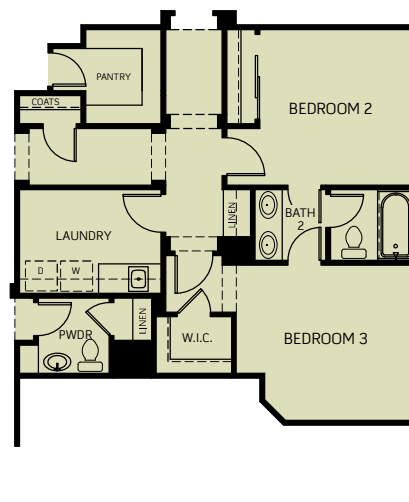

BELLINI PLAN

A

B

C

Single Story | 2,599 to 2,636 Sq Ft | 3 Bedroom | 2.5 Bath | Home Office | Covered Courtyard and Loggia | 3 Bay Garage

BELLINI PLAN

OPTIONAL FEATURES

A

B

C

OPT. BEDROOM 4 WITH BATH 3
(ILO HOME OFFICE)

OPT. SPA SHOWER
(ILO MASTER BATH)

OPT. DEN
(ILO BEDROOM 2)

OPT. HOME PLUS
(ILO HOME OFFICE & COVERED COURTYARD)

OPT. JACK & JILL BATH
(ILO BATH 2)