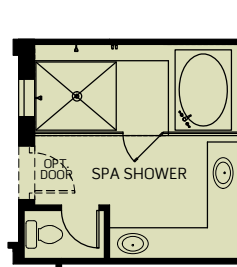

BELLINI PLAN

A

B

C

Single Story | 2,599 to 2,636 Sq Ft | 3 Bedroom | 2.5 Bath | Home Office | Covered Courtyard and Loggia | 3 Bay Garage

BELLINI PLAN

OPTIONAL FEATURES

A

B

C

OPT. BEDROOM 4 WITH BATH 3
(ILO HOME OFFICE)

OPT. SPA SHOWER
(ILO MASTER BATH)

OPT. DEN
(ILO BEDROOM 2)

OPT. HOME PLUS
(ILO HOME OFFICE & COVERED COURTYARD)

OPT. JACK & JILL BATH
(ILO BATH 2)